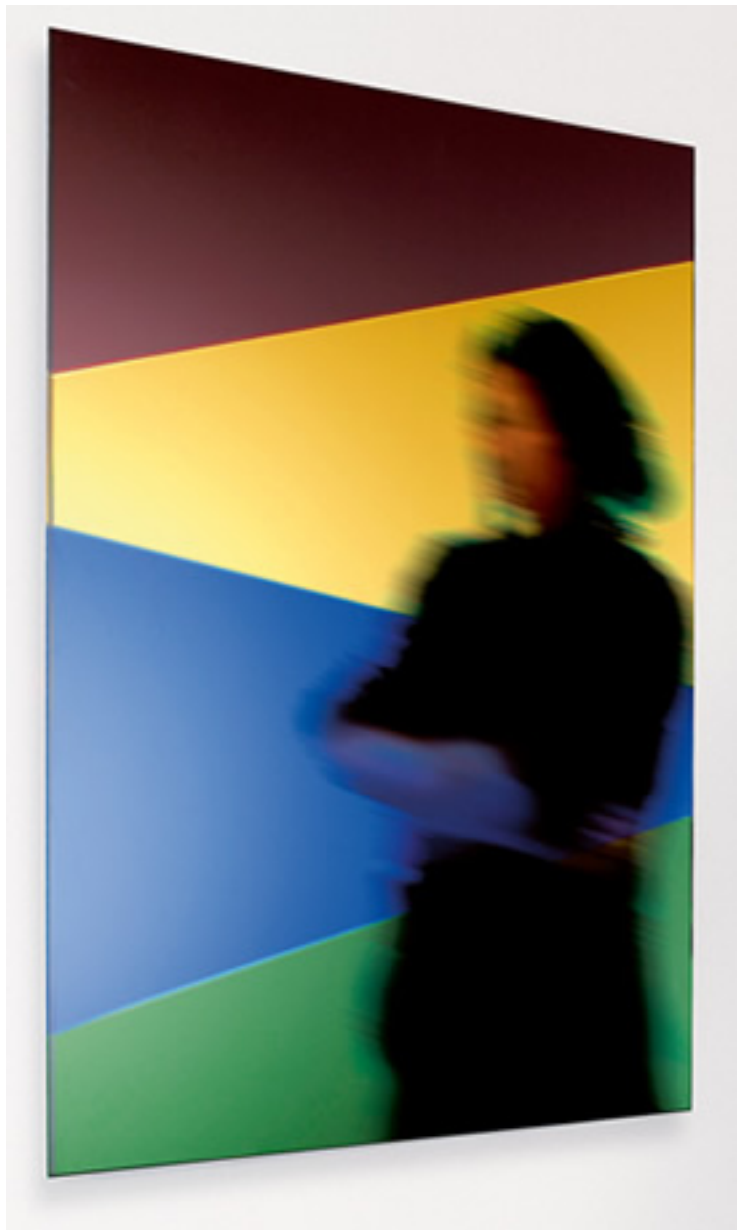

Edition for Parkett 86

JOSIAH MCELHENY

From an Alternative Modernity (Mirror for Bruno Taut), 2009

colored glass, laminated between low-iron glass, low-iron chrome mirror,
18 1/2 x 14 x 3/4" (47 x 35,5 x 1,5 cm) approx. 11 lb. (5 kg),
production by Schott architectural Solutions, Grüneplan, Germany,
Ed. 35/XX signed and numbered certificate